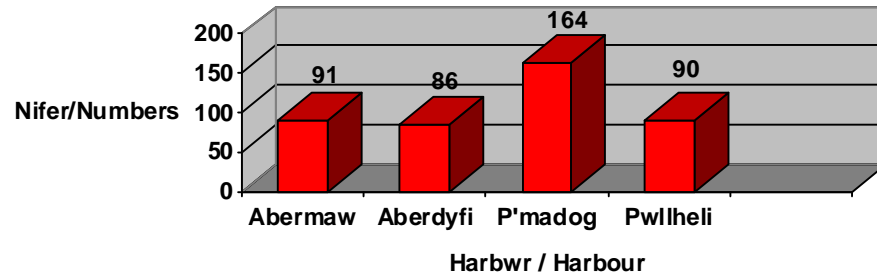

Darlun o ystadegau cychod ym mhob harbwr.

Analysis of boat statistics at each harbour.

Nifer o Gychod / Number of Boats